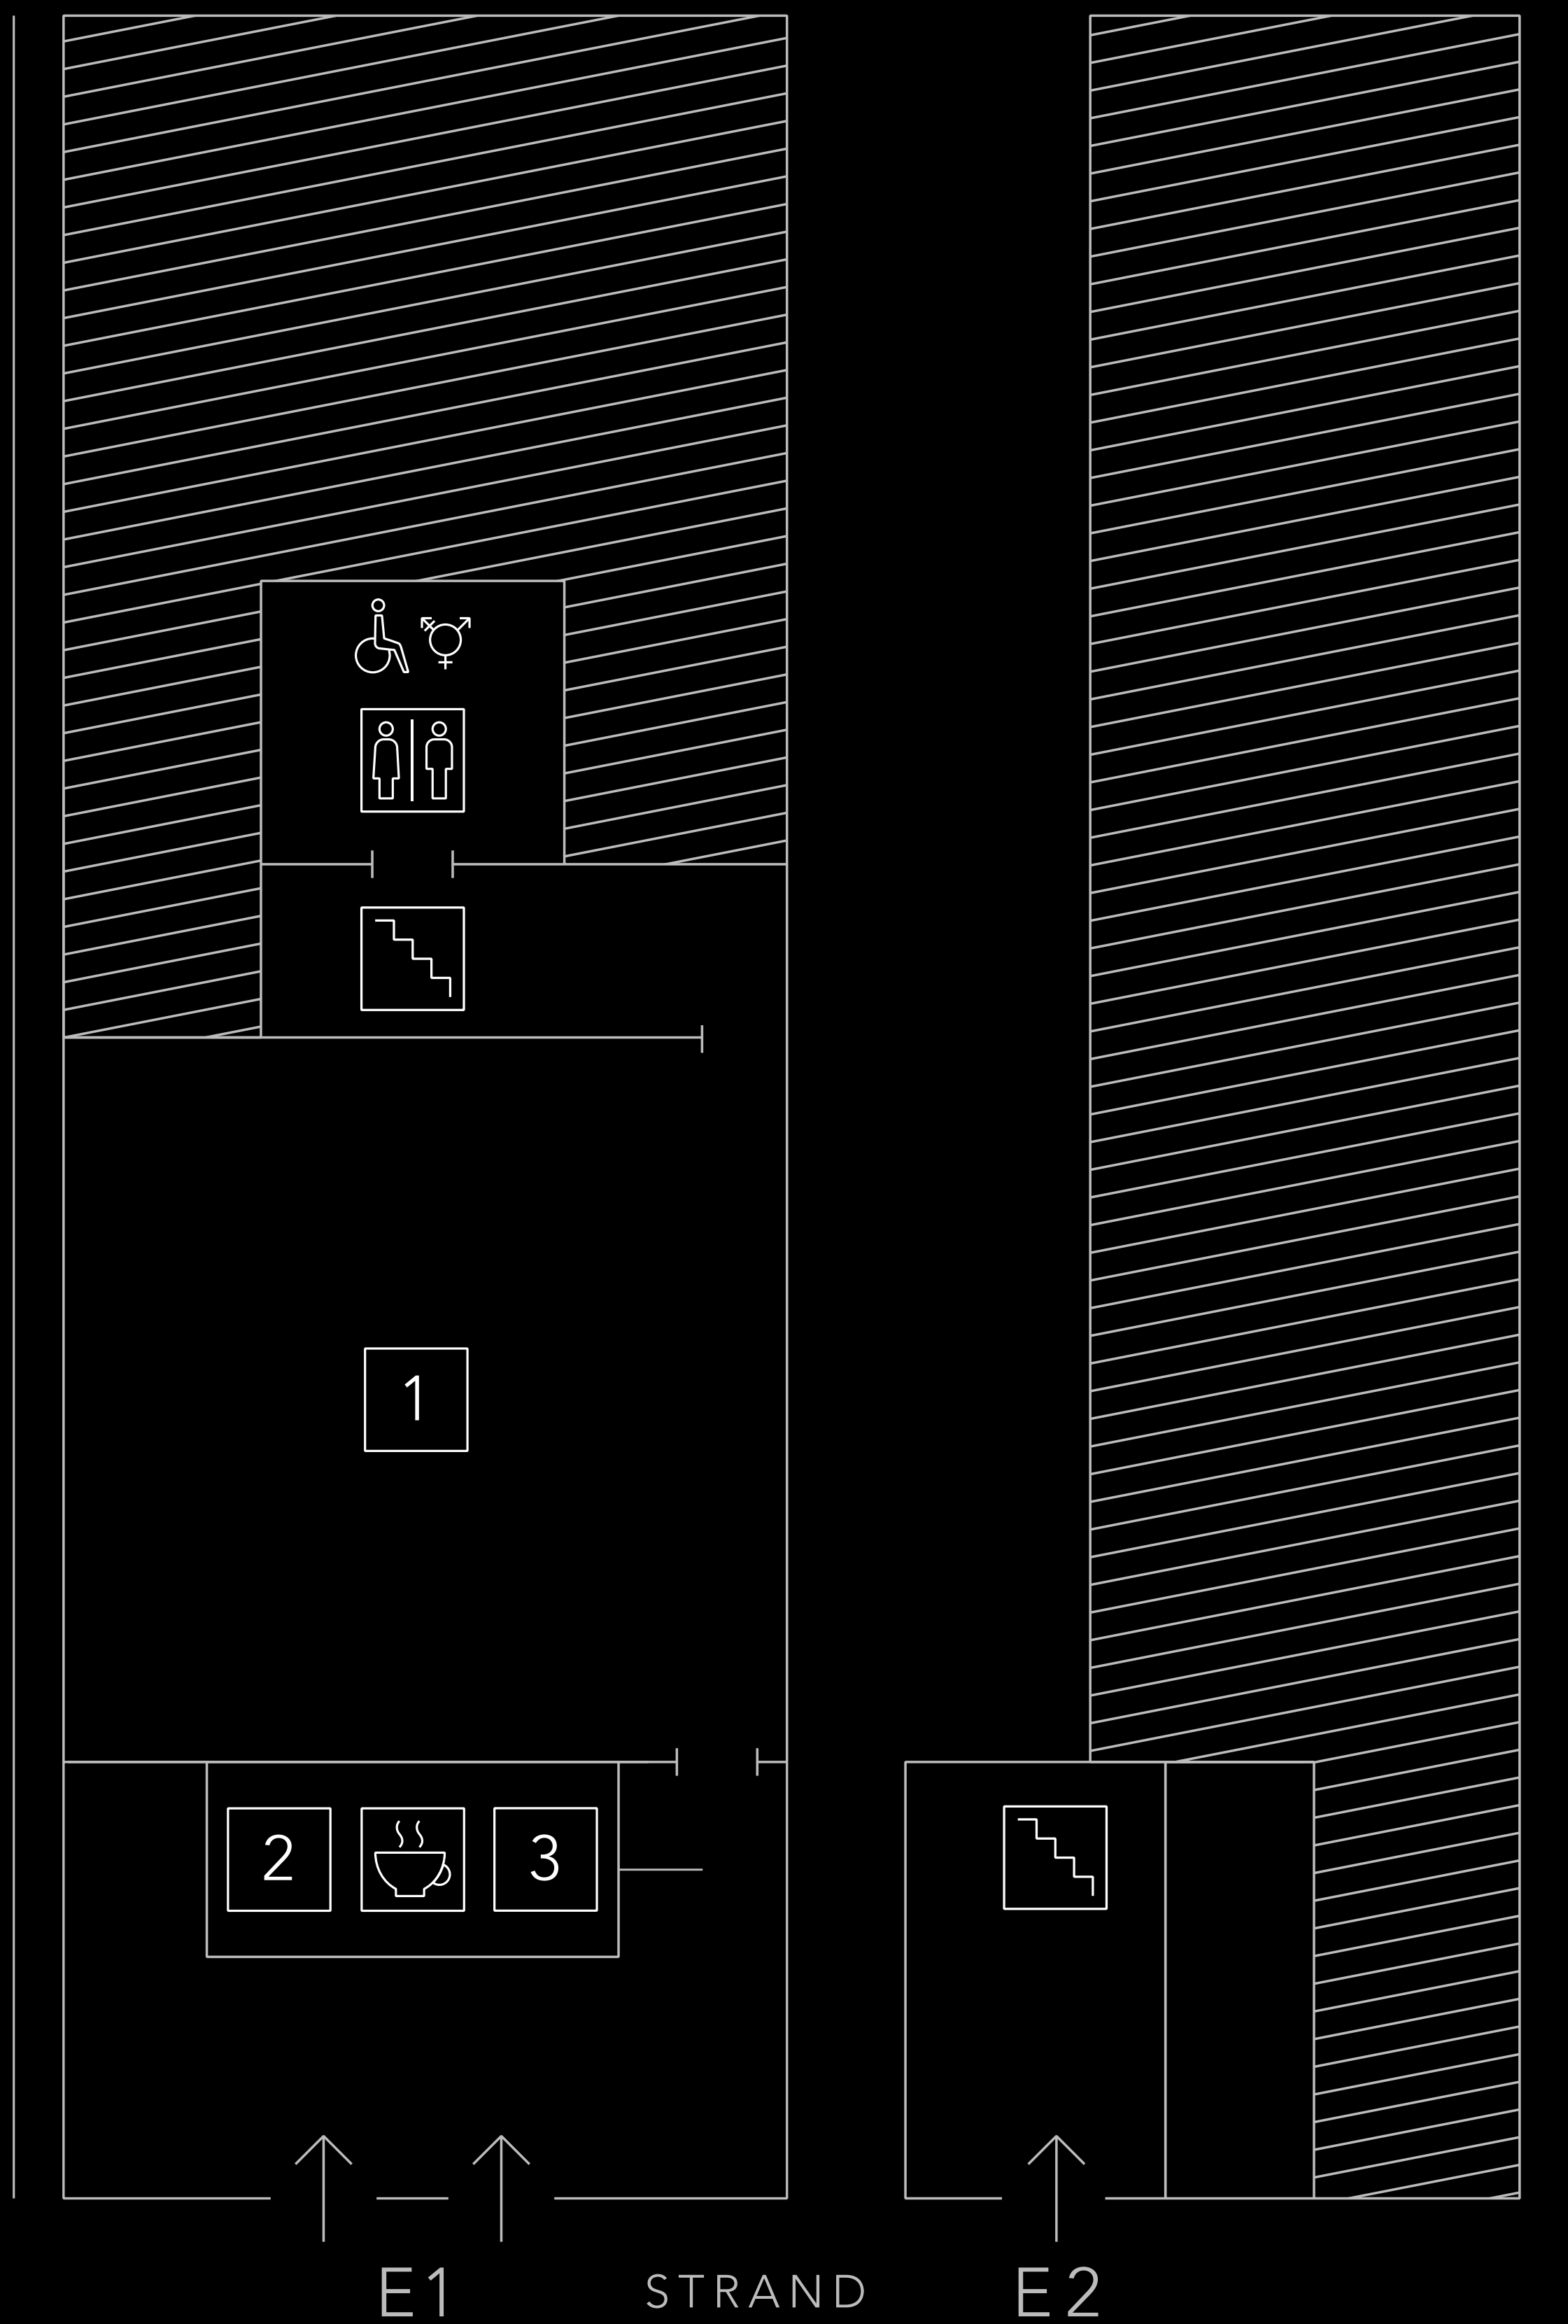

First Floor

STRAND

- | | | | |
|---|---------------------------|---|--------------------------|
|  | NEWGEN Pop-up |  | Stands A1–A29 |
|  | Registration |  | Cloakroom |
|  | BFC Show Space Live |  | Information Point |
|  | The Store Studios at LFWM |  | Stairs to BFC Show Space |
|  | DiscoveryLAB |  | Main Entrance |
| | |  | Toilets |

Ground Floor

E1 BFC Show Space
Entrance

E2 Designer Showrooms
Entrance & Registration

 Toilets

 Stairs

 Café

 1 BFC Show Space

 2 LFWM Bar