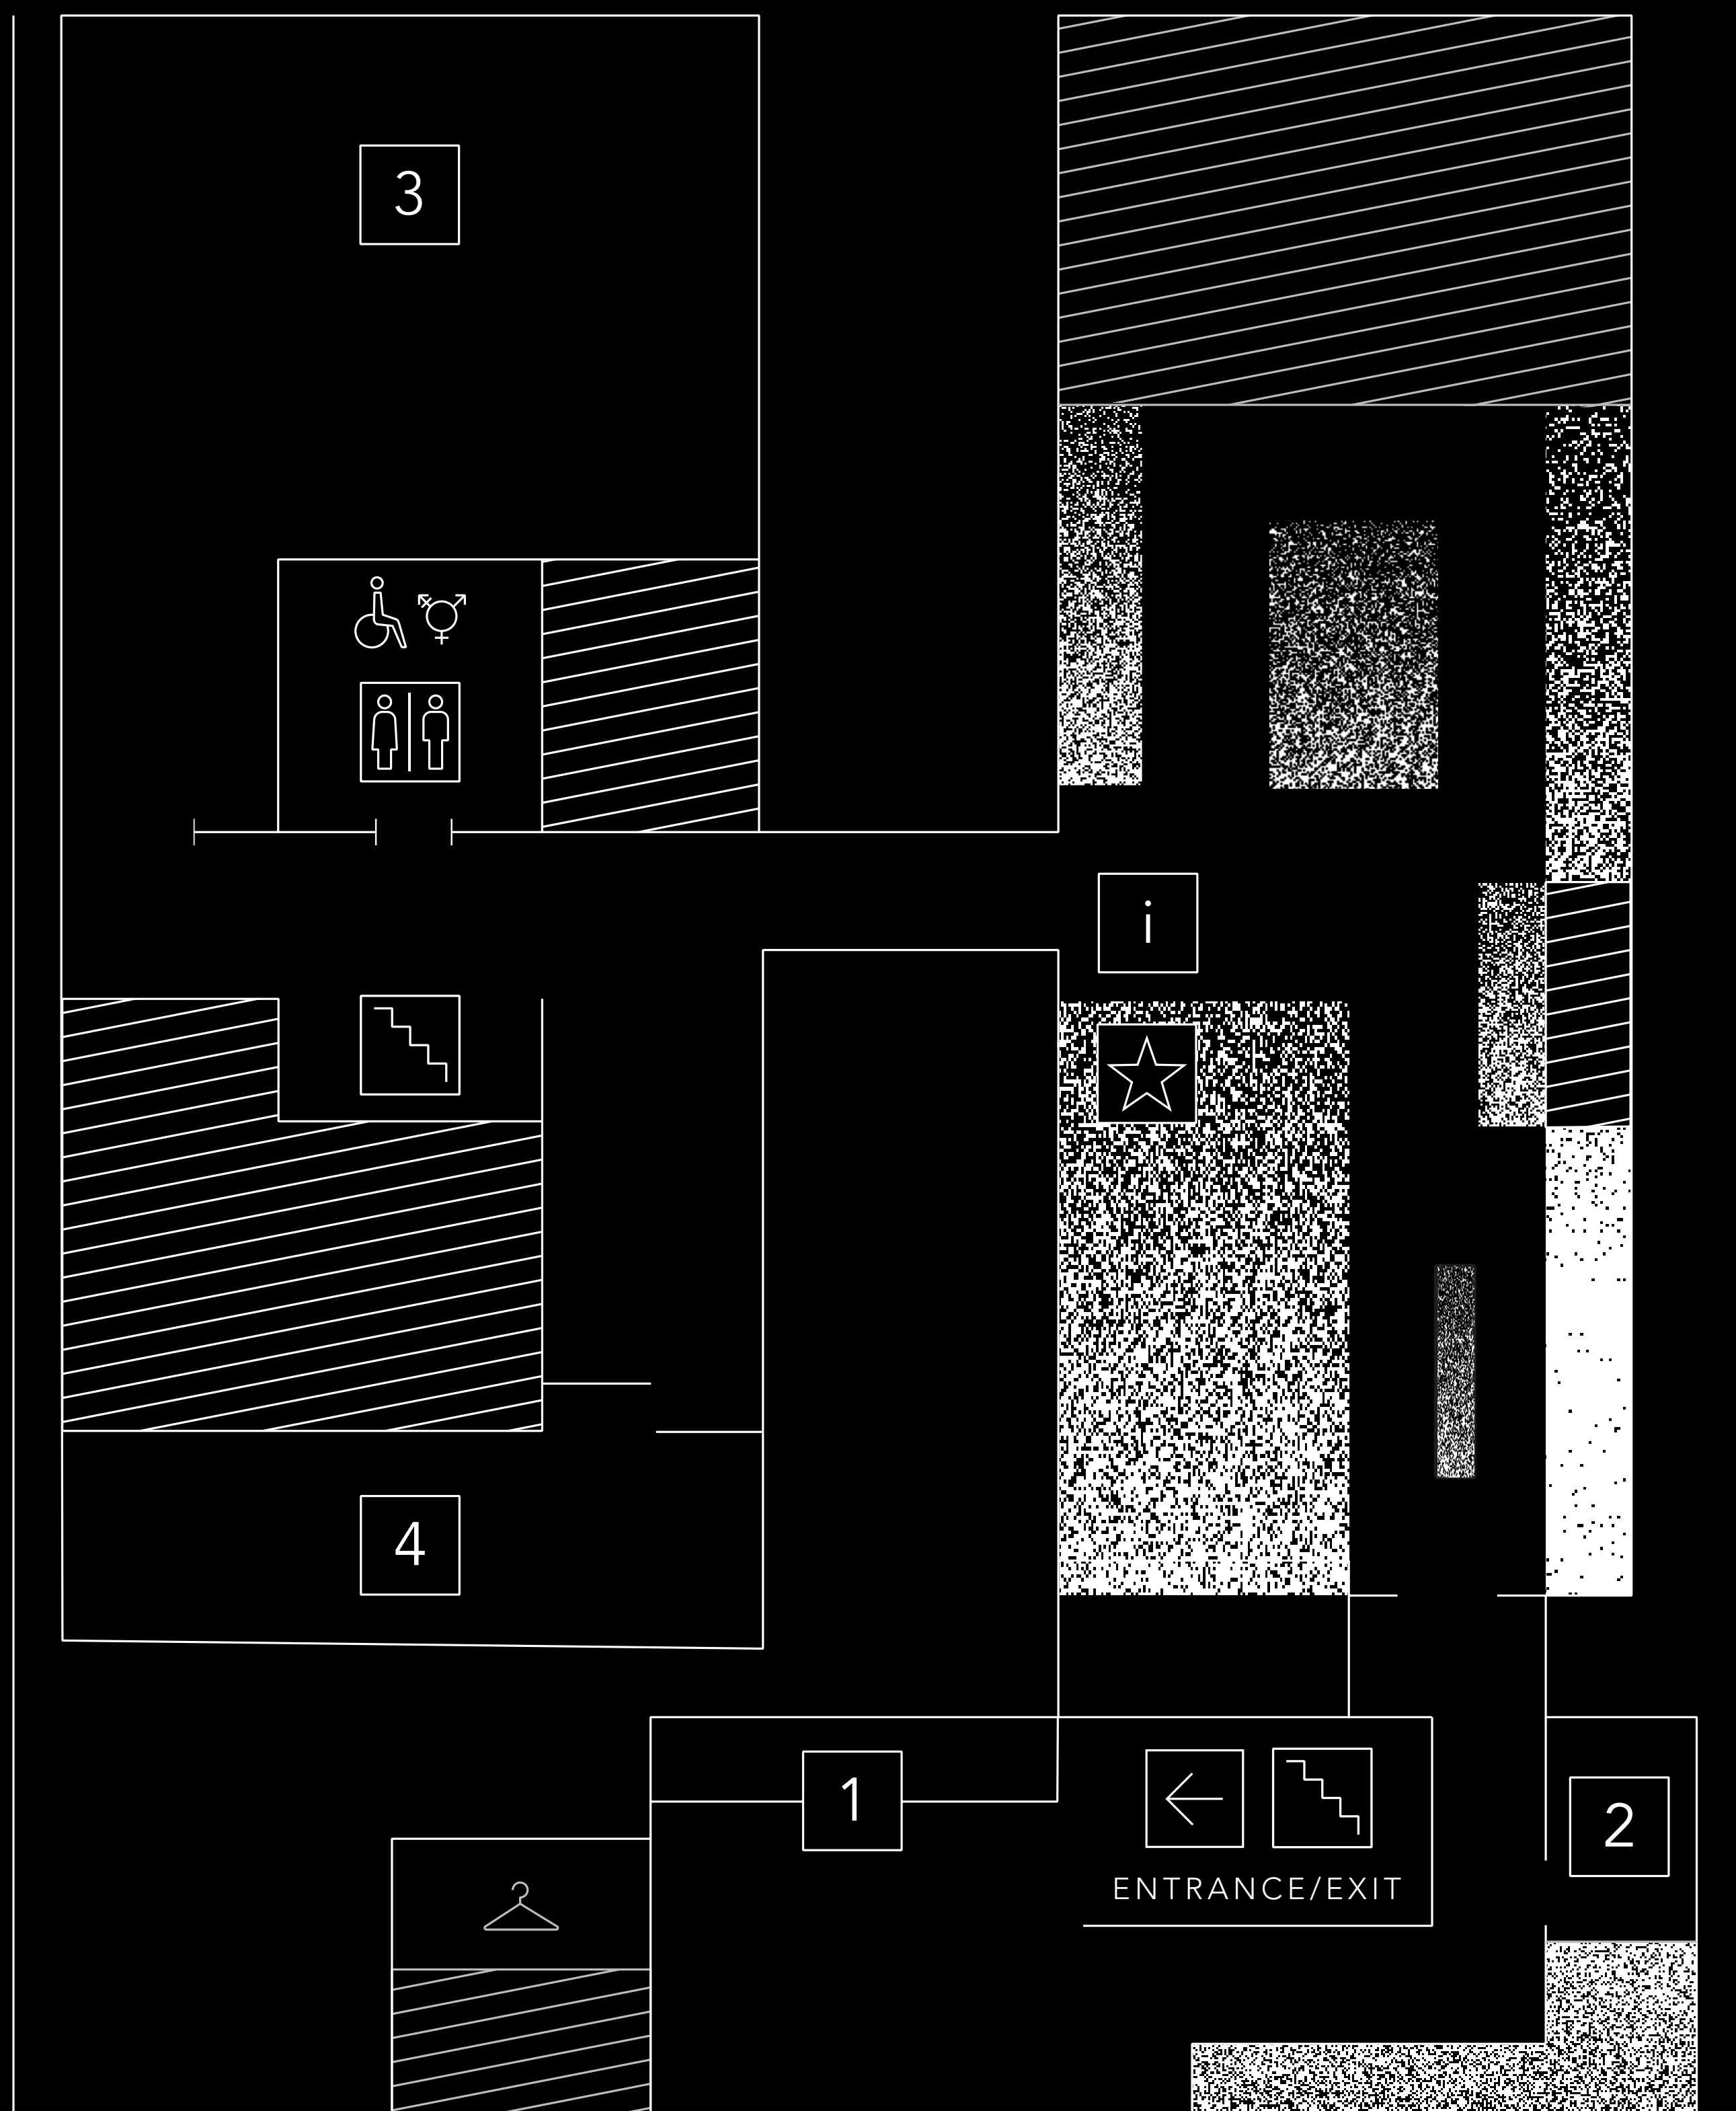

First Floor

STRAND

- | | | | |
|---|---------------------------|---|--------------------------|
|  | NEWGEN Pop-up |  | Stands A1–A29 |
|  | Registration |  | Cloakroom |
|  | BFC Show Space Live |  | Information Point |
|  | The Store Studios at LFWM |  | Stairs to BFC Show Space |
|  | DiscoveryLAB |  | Main Entrance |
| | |  | Toilets |

Ground Floor

E1 BFC Show Space
Entrance

E2 Designer Showrooms
Entrance & Registration

 Toilets

 Stairs

 Café

 1 BFC Show Space

 2 LFWM Bar